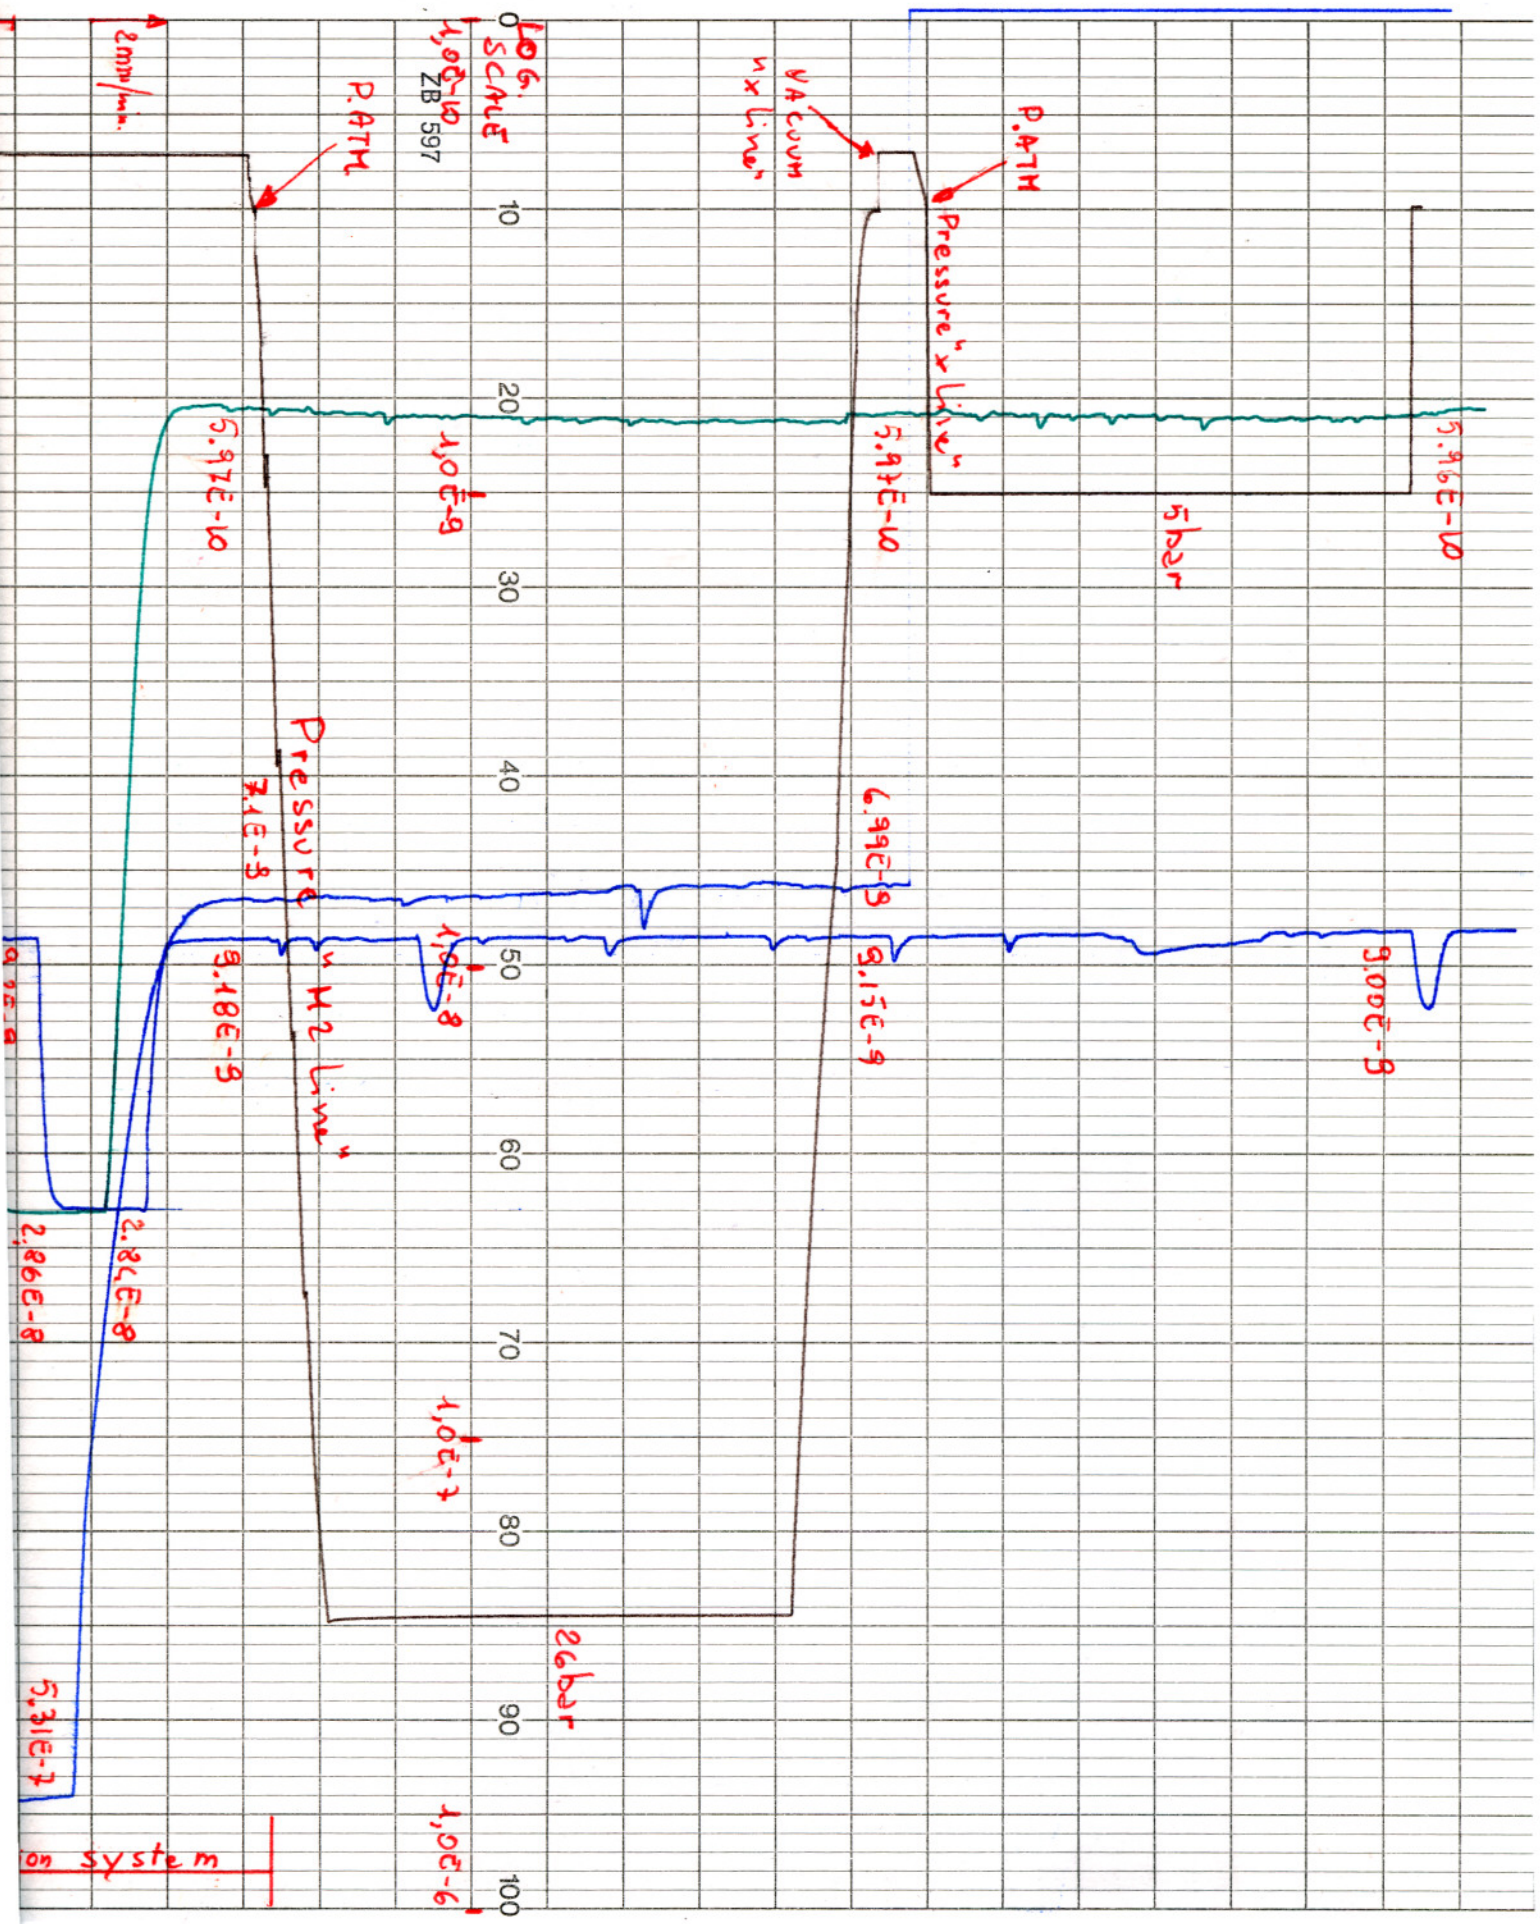

$$P = 3.4E-7$$

LEAK TEST COLD MASS 2176 (18-02-05)

on system