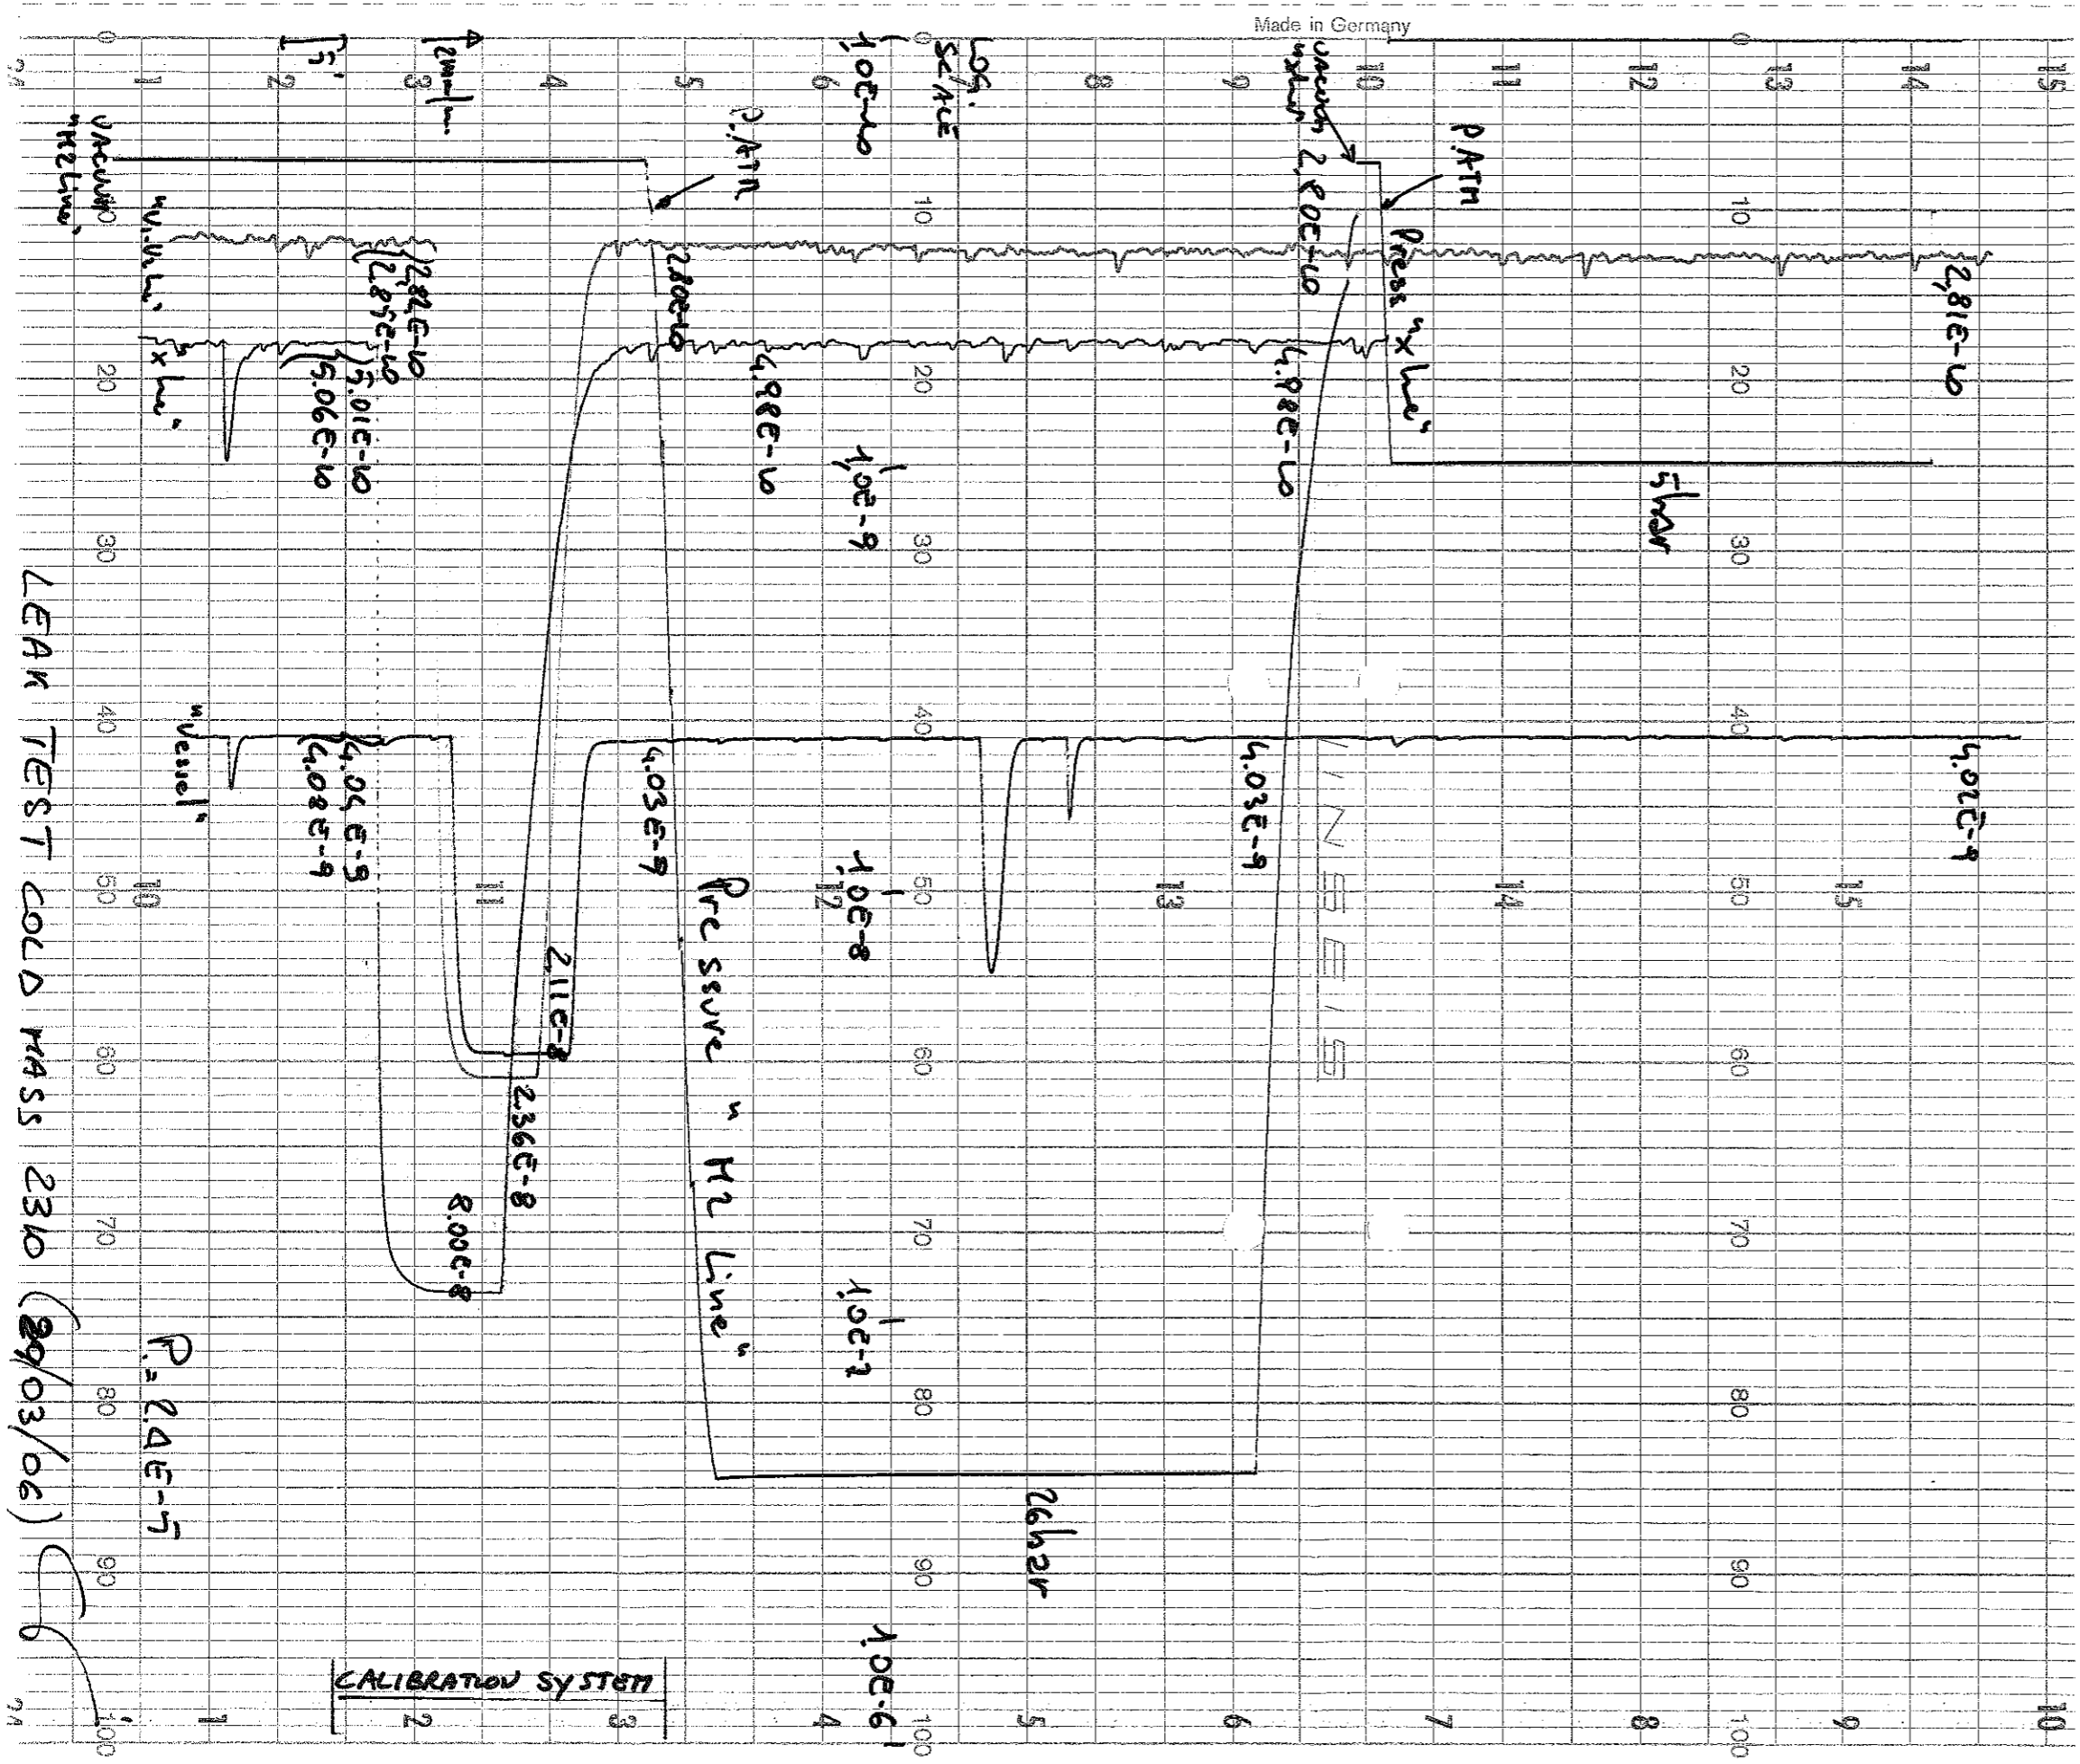

Made in Germany

LEAN TEST COLD MASS 2310 (29/03/06)