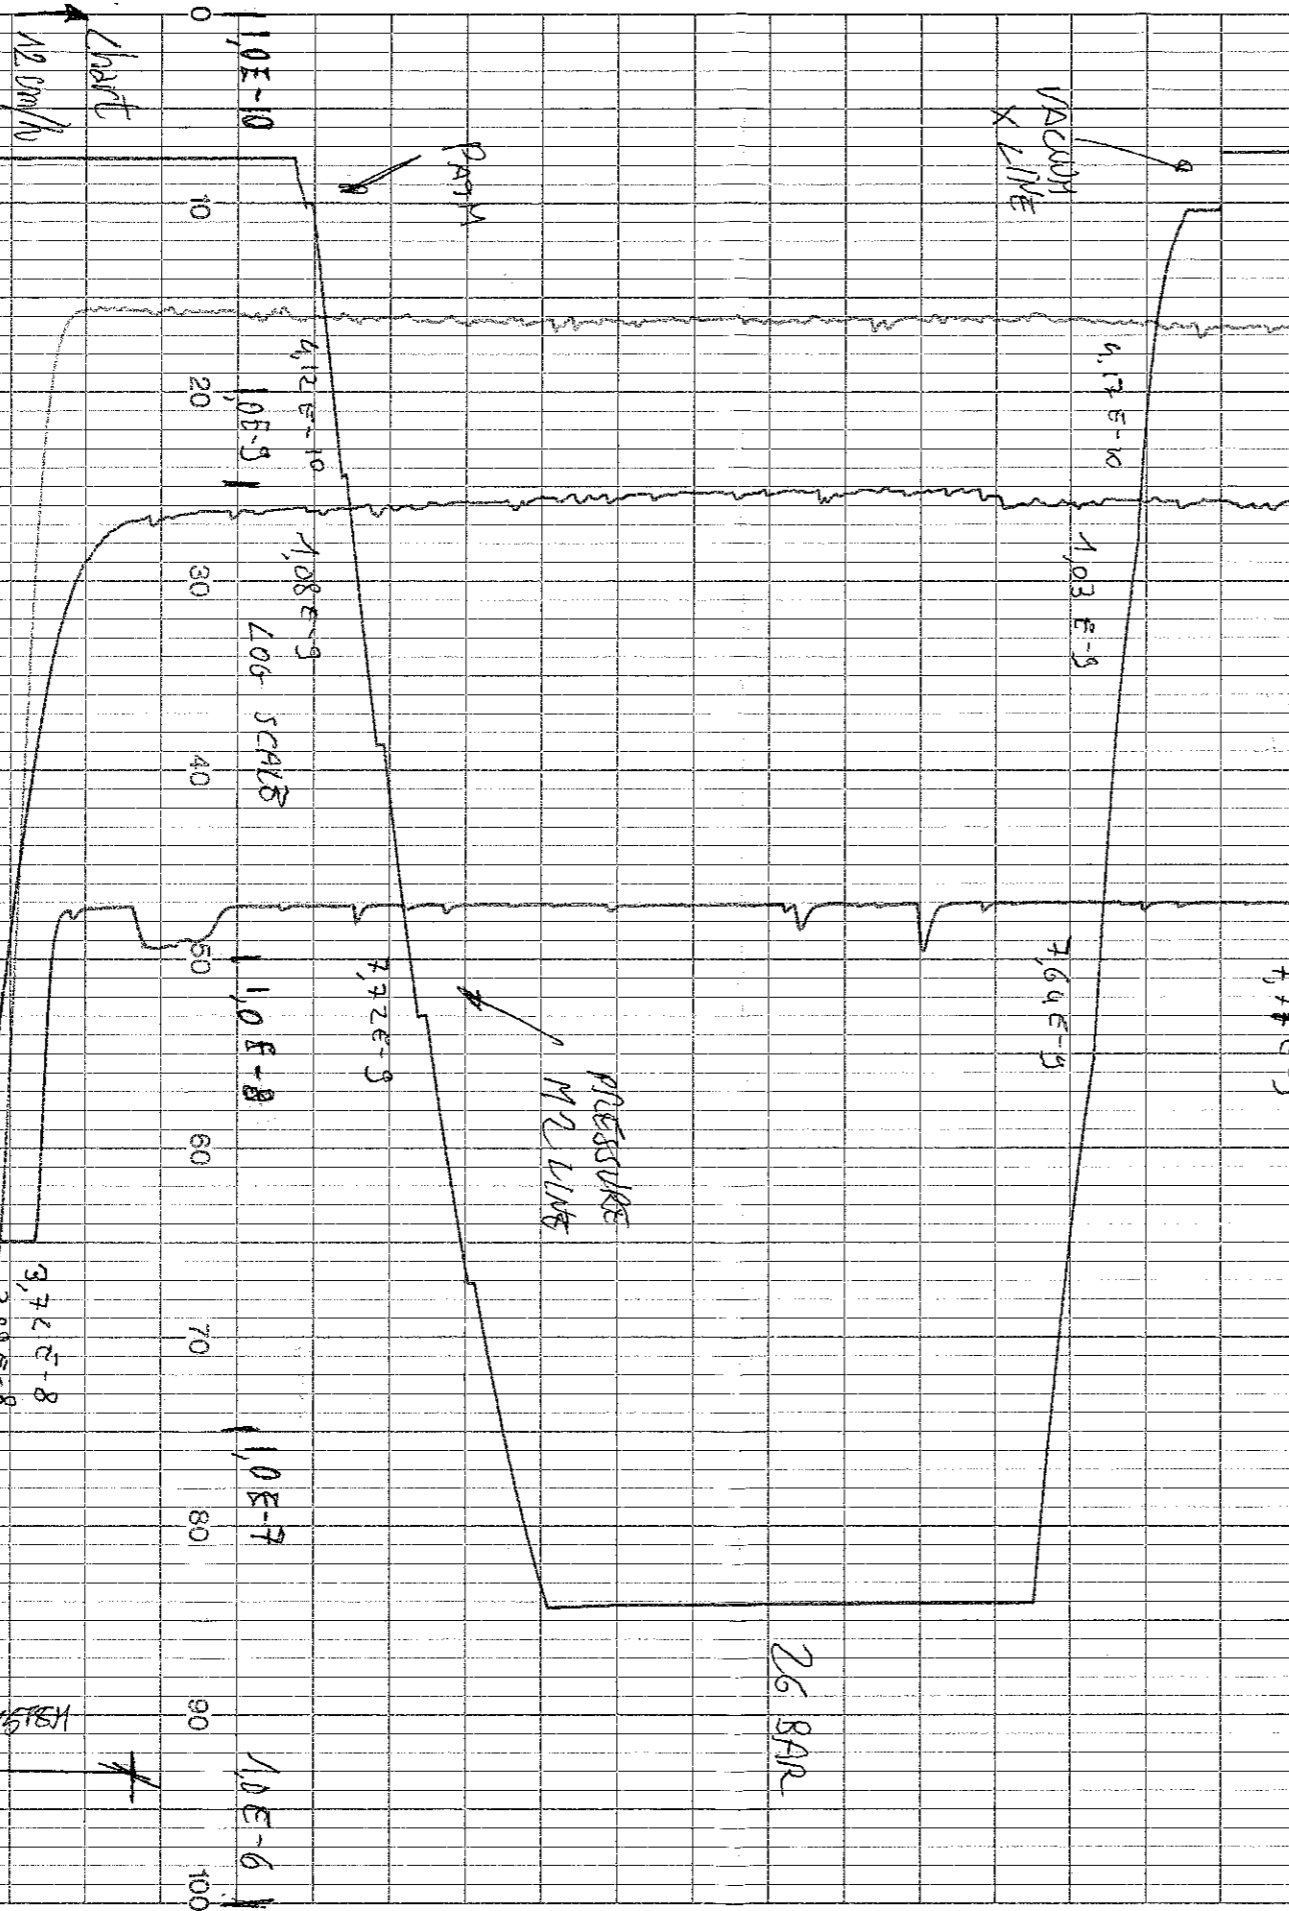

4/4

CALIBRATION SYSTEM

LEAK - TEST GOLD MASS 2318 (26-06-06)

Signature