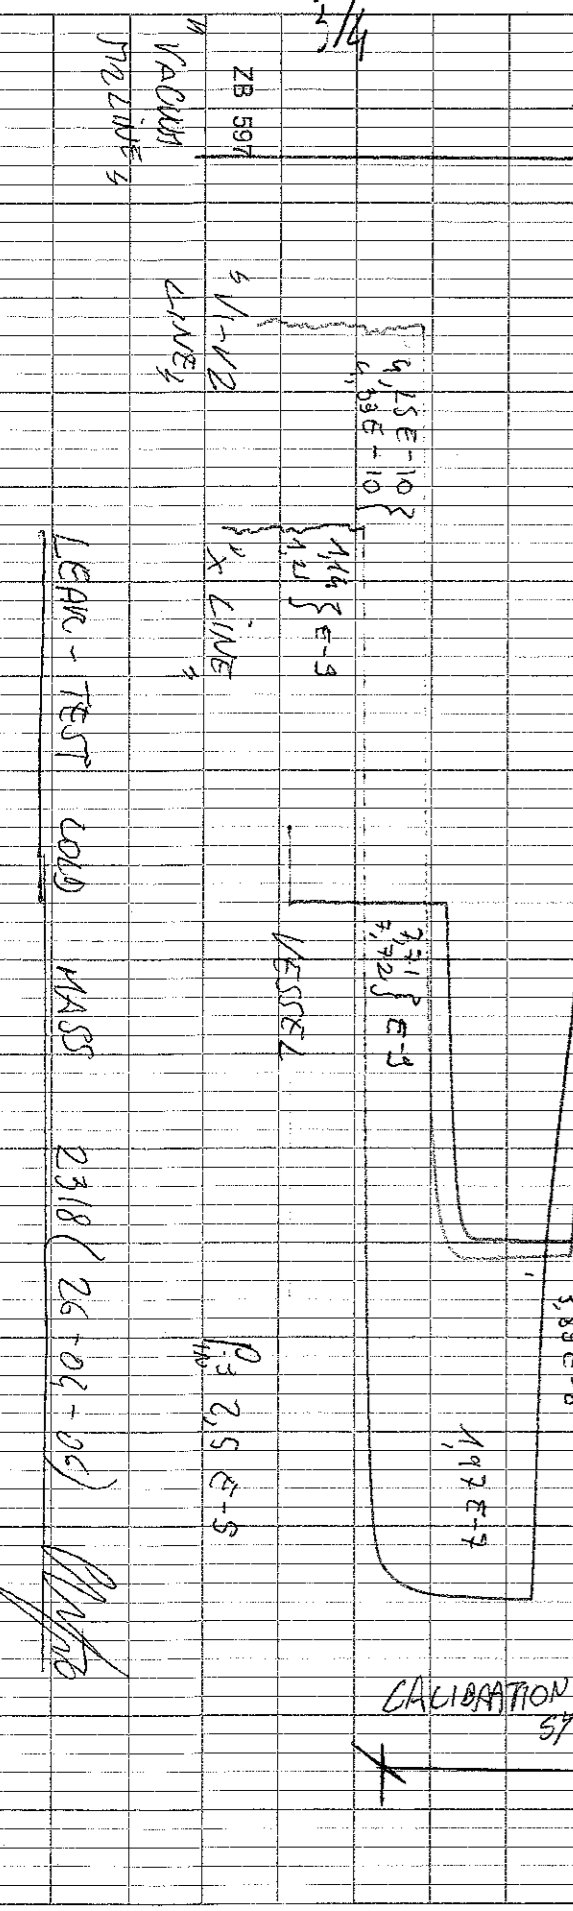

4/4

CALIBRATION SYSTEM

LEAK - TEST GOLD MASS 2318 (26-06-06)

Signature