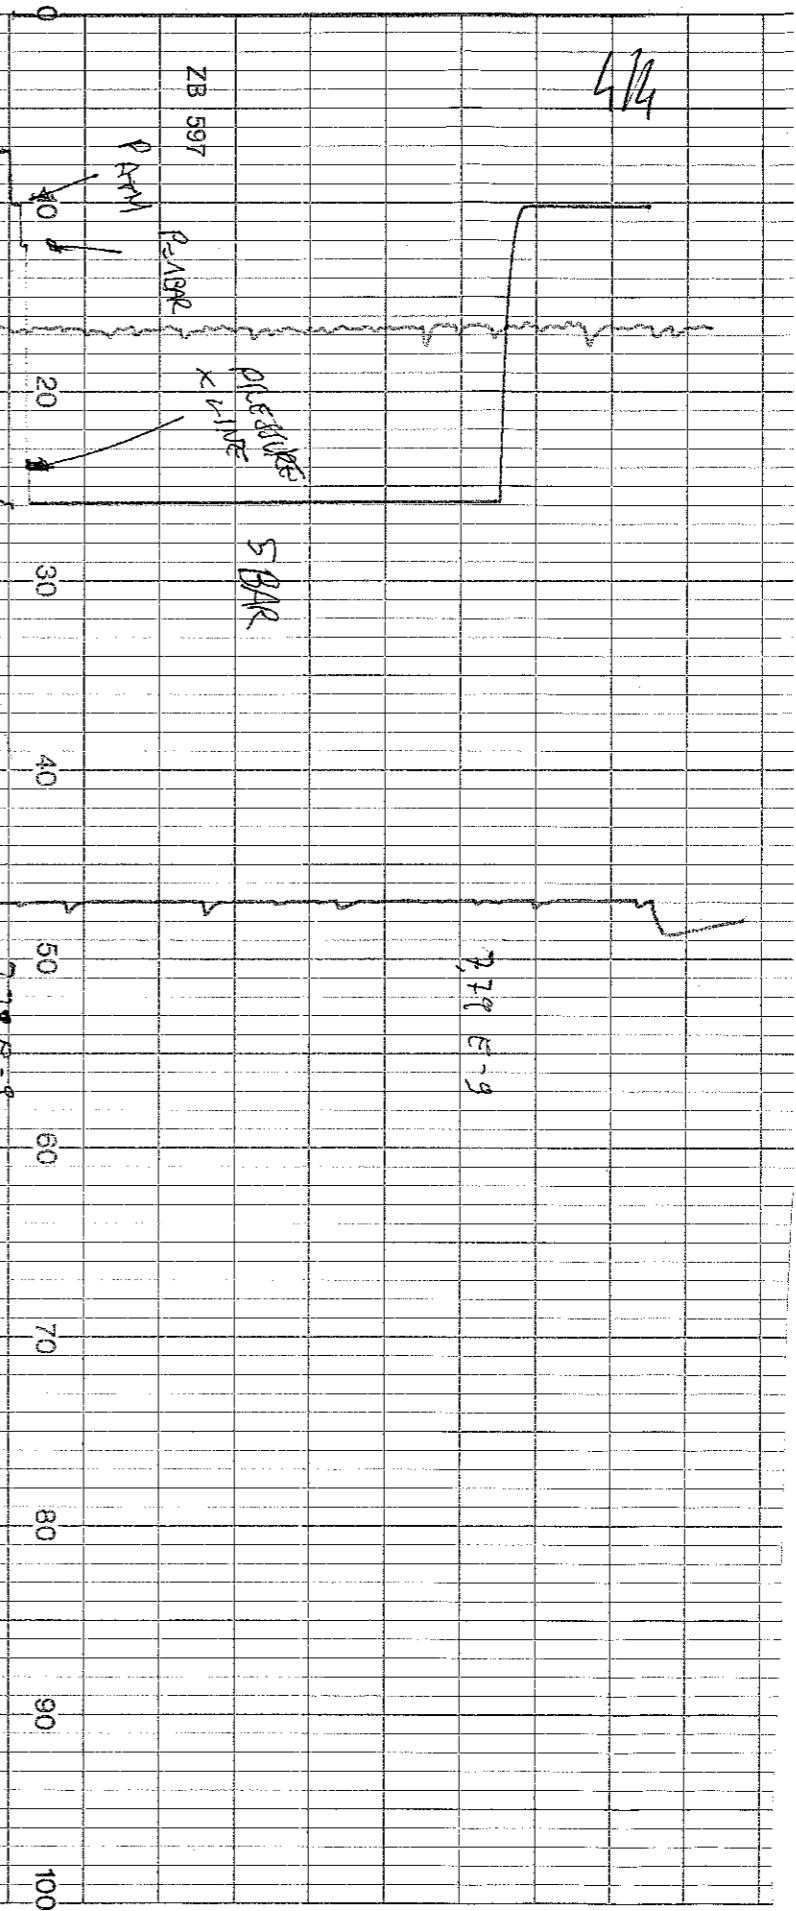

4/4

CALIBRATION SYSTEM

LEAK - TEST GOLD MASS 2318 (26-06-06)

Signature